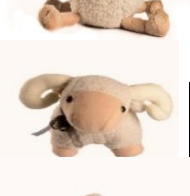

liezel@mohairblanket.co.za

MAY 2017

KAROO SHEEP TOYS	SIZE	PRICE
STANDARD SHEEP	S 30cm	R 120
	M 60 cm	R 180
	L 70 cm	R 270
SITTING SHEEP	S	R 120
	M	R 180
	L	R 270
CUDDLE SHEEP	S 34cm	R 120
	M 45cm	R 180
BABY SHEEP	S	R 120
	M	R 180
SAM SHEEP	M	R 180
SAMANTHA WITH KNITTING	M	R 210
BABY SAM WITH DUMMY	M	R 210
SALLY	M	R 180
PILLOW SHEEP	S	R 150
	L	R 230
RAM PILLOW	S	R 120
	M	R 180
SOOTHERS	S	R 120
LAMB-FLOPPY LEGS	M	R 195
DRESSED SHEEP ON CHAIR	S	R 330
KEYRINGS	S	R 70
BALL SHEEP	S	R 150
	M	R 240
	L	R 300
STANDING RAMS	M	R 250
STANDING LAM WITH BELL	M	R 180
FLOWER SHEEP	M	R 200
PERCY	M	R 180
ASJAS	M	R 205
SHEEP SPOEGDOEK		R 175
ELEPHANT	M	R 200
WHITE RHINO	M	R 180
BLACK RHINO	M	R 180

HANDMADE TOYS	SIZE	PRICE
RATTLE SHEEPS	SMALL	R 120,00
RATTLE BALL	SMALL	R 120,00
RATTLE SOFT TOY	SMALL	R 75,00
CLOUD BABY PILLOW	MEDIUM	R 100,00
HEART BABY PILLOW	MEDIUM	R 100,00
STAR BABY PILLOW	MEDIUM	R 100,00
<b>CUSTOM MADE TOYS</b>		
CUDDLE BUNNIES	MEDIUM	R 200,00
MOHAIR TEDDY BEAR	MEDIUM	R 250,00
FUR TEDDY BEAR	MEDIUM	R 170,00
RAGDOLLS	MEDIUM	R 350,00
ALL PRICES EXCLUDE TRANSPORT		